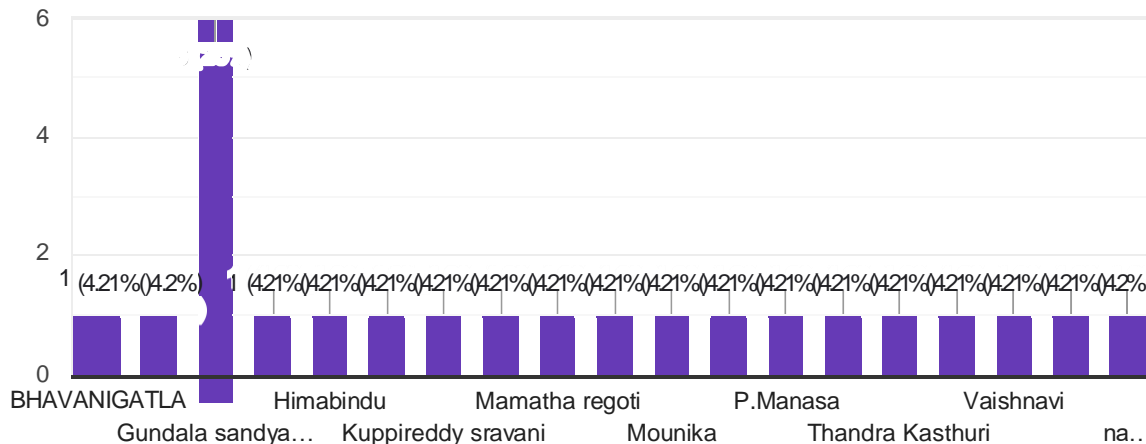

ALUMNI FEEDBACK FORM ON CURRICULUM

24 responses

STUDENTNAME

24 responses