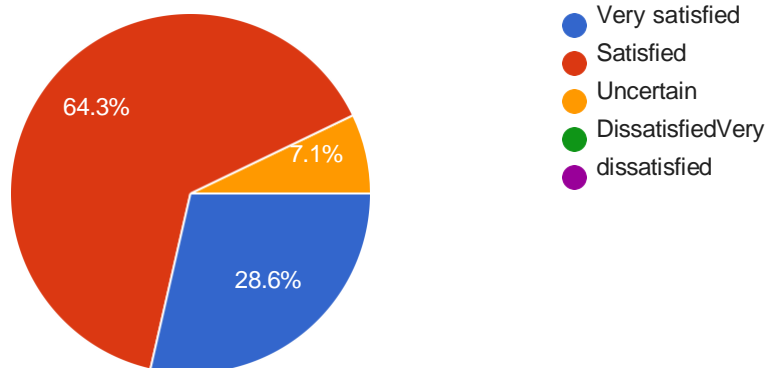

## DEPARTMENT

28

ACADEMIC YEAR

28

Copy

1. Type of teaching you currently do.\*Mark only one oval.

28

Copy

2. Type of research you currently do.\*

28

Copy

3. Your interaction with students. \*

28

4. Co-operation you receive from colleagues.\*

28

5. The mentoring available to you.\*