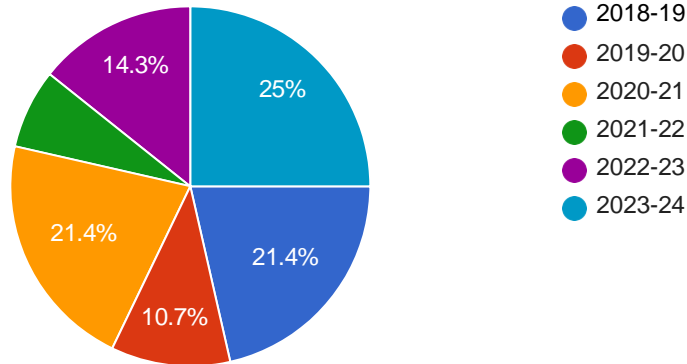

## FACULTY NAME

28

Copy

## DEPARTMENT

28

ACADEMIC YEAR

28

Copy

1. Type of teaching you currently do.\*Mark only one oval.

28

Copy

2. Type of research you currently do.\*

28

Copy

3. Your interaction with students. \*

28

4. Co-operation you receive from colleagues.\*

28

5. The mentoring available to you.\*