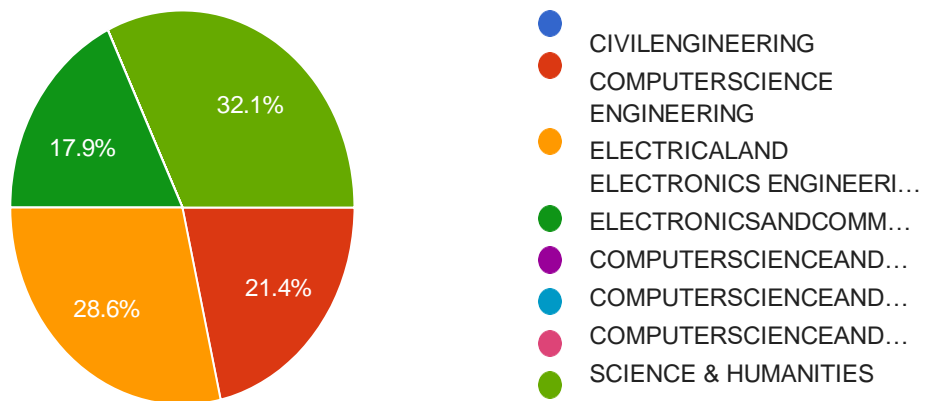

## FACULTY NAME

28

Copy

## DEPARTMENT

28

ACADEMIC YEAR

28

Copy

1. Type of teaching you currently do.\*Mark only one oval.

28

Copy