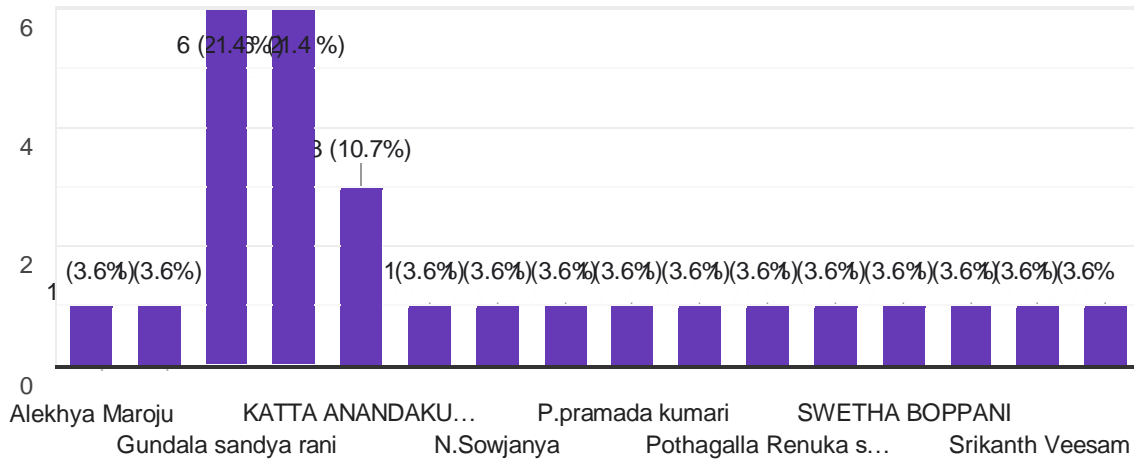

# TEACHERS FEEDBACK

28

Publish analytics

Copy

## FACULTY NAME

28

Copy