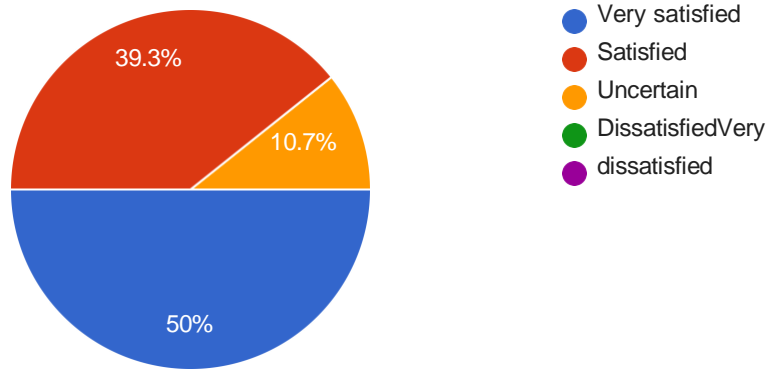

## DEPARTMENT

28

ACADEMIC YEAR

28

Copy

1. Type of teaching you currently do.\*Mark only one oval.

28

Copy

2. Type of research you currently do.\*

28

Copy

3. Your interaction with students. \*

28

4. Co-operation you receive from colleagues.\*

28

5. The mentoring available to you.\*